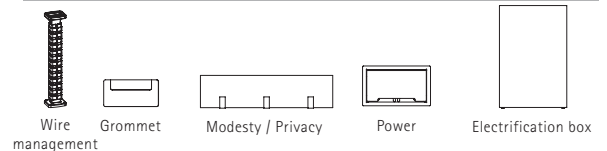

FRAMING AND LEGS COLORS OPTIONS

PLATINUM (P) CHARCOAL (G) WHITE (W)

OPTIONS (see details p. 3-7)

MULTIPURPOSE TABLE

SLIM LEGS 29" H , ON CASTERS

MODEL	CODE	DIMENSIONS			FINISHES		
		Width	Depth	Height	1 LPL 5/8"	2 HPL 11/16"	3 HPL 1"