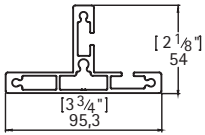

FRAMING AND LEGS COLORS OPTIONS

PLATINUM (P) CHARCOAL (G) WHITE (W)

OPTIONS (see details p. 3-9)

FRAME ONLY

LARGE LEGS

MODEL	CODE	DIMENSIONS		
		Width	Depth	Height

36" Deep

TAV6036T29*	60	36	29	1486
TAV7236T29*	72	36	29	1559
TAV8436T29*	84	36	29	1645
TAV9636T29*	96	36	29	1847