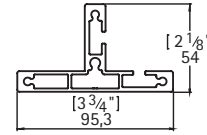

CONFERENCE TABLE

LARGE LEGS, 36" HIGH