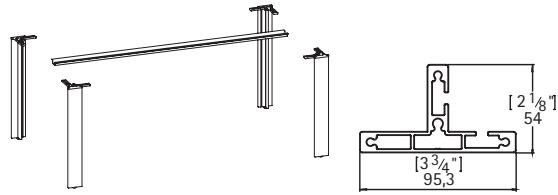

MULTIPURPOSE TABLE

LARGE MONOLEG 29"H, WITHOUT PERIMETER FRAME
1" TOPS ONLY