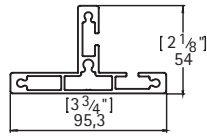

DOUBLE CONFERENCE TABLE

LARGE MONOLEG 36" HIGH, "O" SHARED LEG