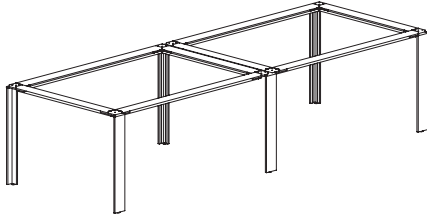

DOUBLE CONFERENCE TABLE

LARGE MONOLEG 29" HIGH