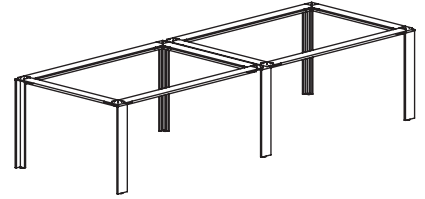

DOUBLE CONFERENCE TABLE

LARGE MONOLEG 36" HIGH