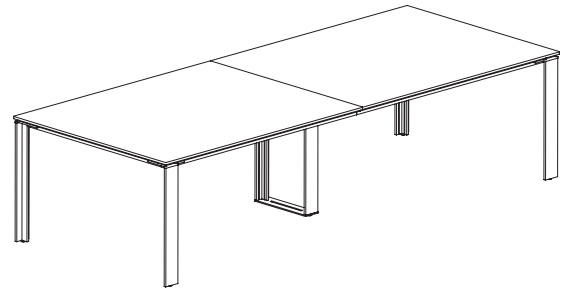

DOUBLE CONFERENCE TABLE

LARGE MONOLEG 36" HIGH, "O" SHARED LEG

MODEL	CODE	DIMENSIONS			FINISHES		
		Width	Depth	Height	1 LPL 5/8"	2 HPL 11/16"	3 HPL 1"

2 piece tops

42" Deep

TA**10842U36*	108	42	36	2694	3110	3208
TA**12042U36*	120	42	36	2829	3277	3383
TA**14442U36*	144	42	36	3046	3568	3682
TA**16842U36*	168	42	36	3276	3871	4002
TA**19242U36*	192	42	36	3806	4475	4621

48" Deep

TA**10848J36*	108	48	36	2841	3297	3403
TA**12048J36*	120	48	36	2975	3472	3586
TA**14448J36*	144	48	36	3201	3788	3918
TA**16848J36*	168	48	36	3447	4115	4254
TA**19248J36*	192	48	36	4002	4751	4906

4 piece tops

60" Deep

TA**10860UL36*	108	60	36	3909	4610	4774
TA**12060UL36*	120	60	36	4056	4756	4919
TA**14460UL36*	144	60	36	4381	5180	5359
TA**16860UL36*	168	60	36	4727	5622	5834
TA**19260UL36*	192	60	36	5457	6452	6679

CODIFICATION

TA	1	E	108	42	U36	P	-	YP2
Model	Finishes	Color	Width	Depth	Legs	Legs color		Options

FRAMING AND LEGS COLORS OPTIONS

PLATINUM (P) CHARCOAL (G) WHITE (W)

OPTIONS (see details p. 3-7)