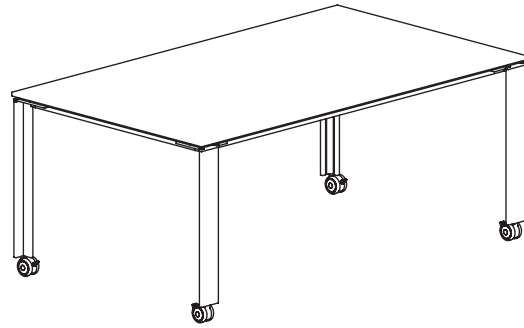

CONFERENCE TABLE

LARGE LEG 29''H, ON CASTERS