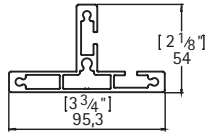

CONFERENCE TABLE

LARGE LEG 29''H, ON CASTERS