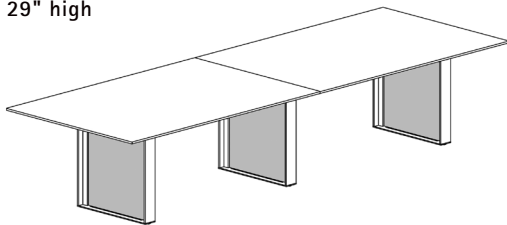

PANEL FOR "O" LEG TABLE

29" high

DESCRIPTION

- Decorative panel
- 4 materials available
- Does not manage the wiring
- Panel are sold individually
- Please refer to the table depth to select the proper panel

Finishes	CODE	DIMENSIONS		Price unit
		Depth	Height	
For table 36"-42" deep				
LPL 5/8	PAN1*2029	20	29	171
HPL 11/16	PAN2*2029	20	29	326
Brillante	PAN5*2029	20	29	285
Acrylic	PAN6*2029	20	29	281
For table 48" deep				
LPL 5/8	PAN1*2629	26	29	196
HPL 11/16	PAN2*2629	26	29	367
Brillante	PAN5*2629	26	29	346
Acrylic	PAN6*2629	26	29	346