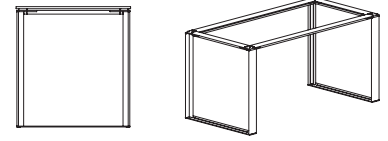

CODIFICATION

TAV	60	42	T29	P	-	M1E
Model	Width	Depth	Legs	Legs color		Options

OPTIONS (see details p. 6)

FRAMING AND LEGS COLORS OPTIONS

PLATINUM (P) CHARCOAL (G) WHITE (W)

COLLABORATIVE TABLE

"0" LEGS 36" HIGH