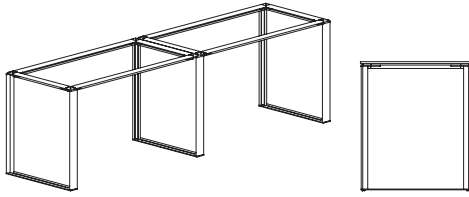

DOUBLE COLLABORATIVE TABLE

"0" LEGS 42" HIGH