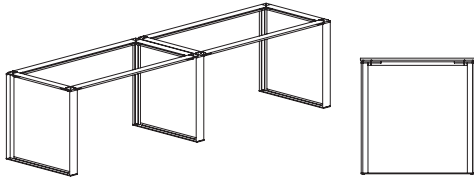

DOUBLE COLLABORATIVE TABLE

"0" LEGS 36" HIGH