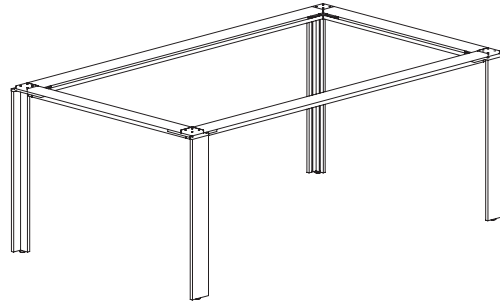

FRAMING AND LEGS COLORS OPTIONS

PLATINUM (P) CHARCOAL (G) WHITE (W)

OPTIONS (see details p. 3-9)

FRAME ONLY

LARGE LEGS

MODEL	CODE	DIMENSIONS		
		Width	Depth	Height

36" Deep

TAV6036T29*	60	36	29	1486
TAV7236T29*	72	36	29	1559
TAV8436T29*	84	36	29	1645
TAV9636T29*	96	36	29	1847