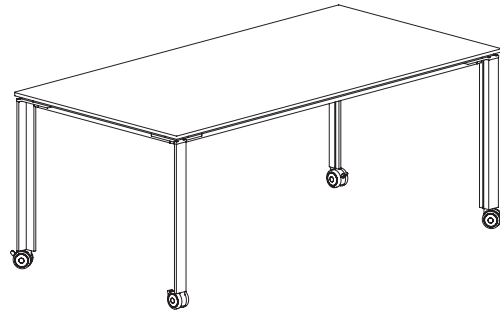

FRAMING AND LEGS COLORS OPTIONS

PLATINUM (P) CHARCOAL (G) WHITE (W)

OPTIONS (see details p. 3-7)

MULTIPURPOSE TABLE

SLIM LEGS 29" H , ON CASTERS

MODEL	CODE	DIMENSIONS			FINISHES		
		Width	Depth	Height	1 LPL 5/8"	2 HPL 11/16"	3 HPL 1"