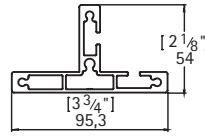

DOUBLE CONFERENCE TABLE

LARGE MONOLEG 36" HIGH