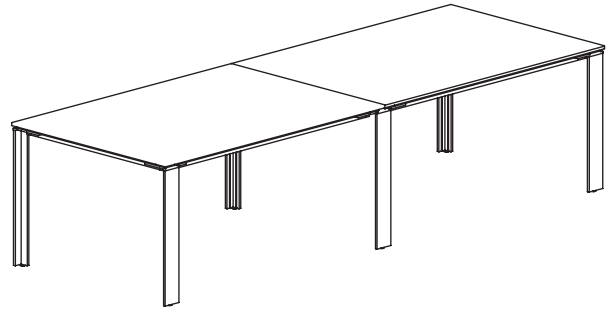

DOUBLE CONFERENCE TABLE

LARGE MONOLEG 29" HIGH