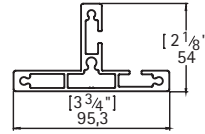

DOUBLE CONFERENCE TABLE

LARGE MONOLEG 29" HIGH, "O" SHARED LEG