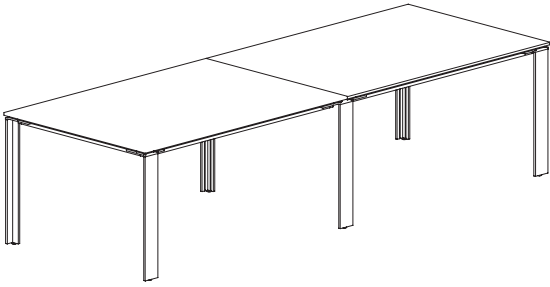

DOUBLE CONFERENCE TABLE

LARGE MONOLEG 36" HIGH