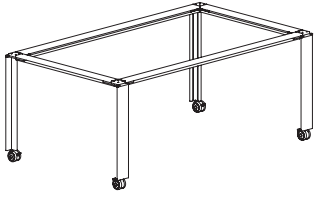

CONFERENCE TABLE

LARGE LEG 29''H, ON CASTERS