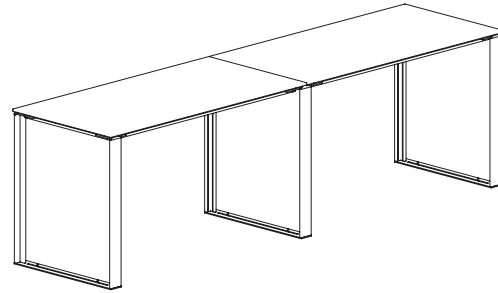

DOUBLE COLLABORATIVE TABLE

"0" LEGS 42" HIGH